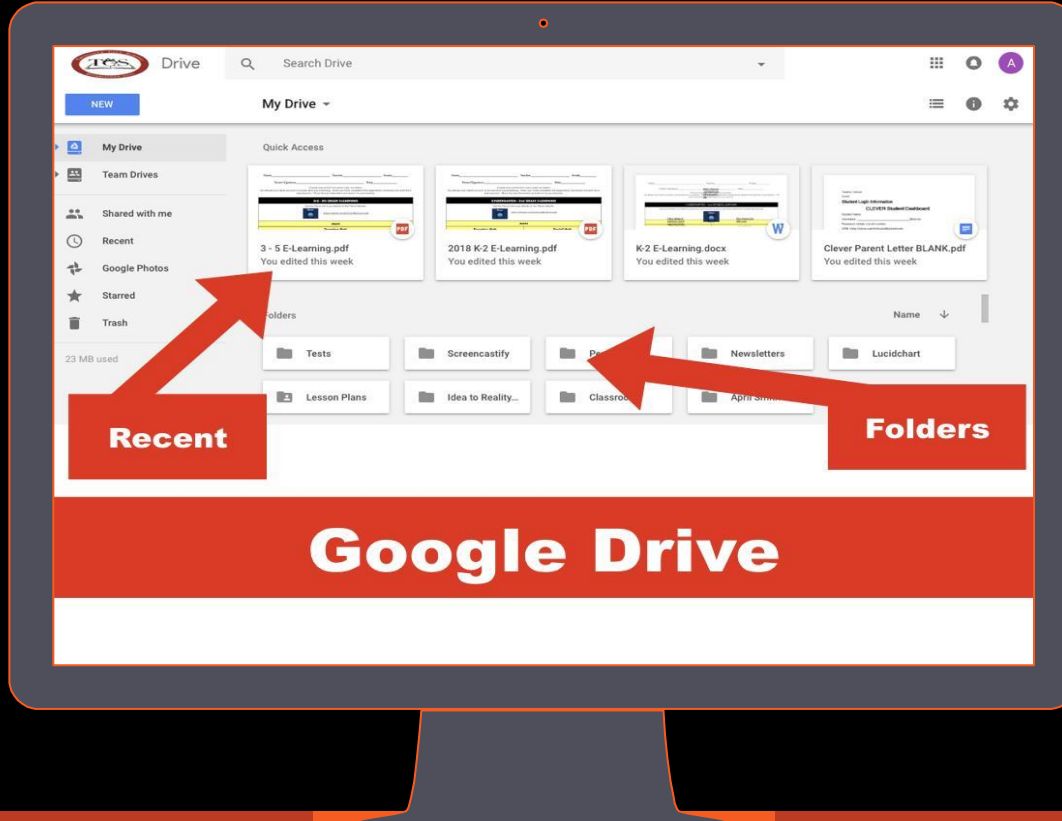

ACCESSING GOOGLE ACCOUNTS