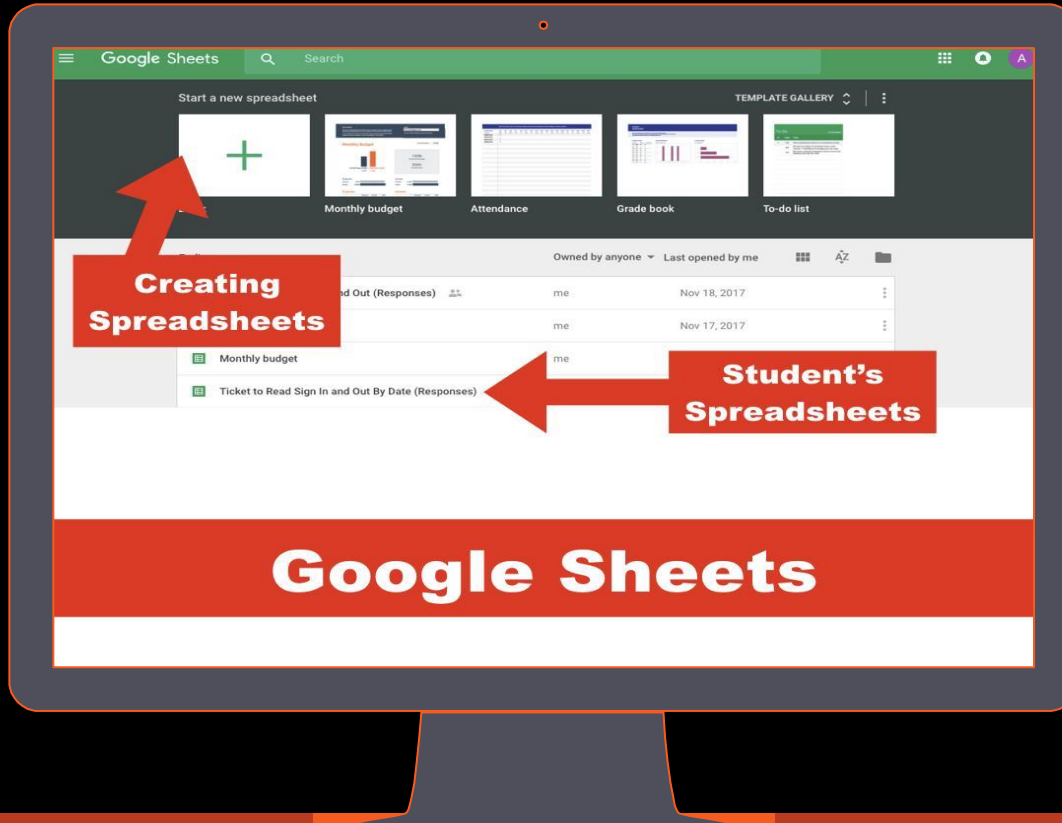

ACCESSING GOOGLE ACCOUNTS

ACCESSING GOOGLE ACCOUNTS

ACCESSING GOOGLE ACCOUNTS

ACCESSING GOOGLE ACCOUNTS

ACCESSING GOOGLE ACCOUNTS

ACCESSING GOOGLE ACCOUNTS

ACCESSING GOOGLE ACCOUNTS

ACCESSING GOOGLE ACCOUNTS

ACCESSING GOOGLE ACCOUNTS

GOOGLE CLASSROOM

Google Classroom is an online learning platform or virtual classroom. Students can do multimedia assignments, take tests, collaborate with others, and submit work to teachers on any device and any place with internet access.