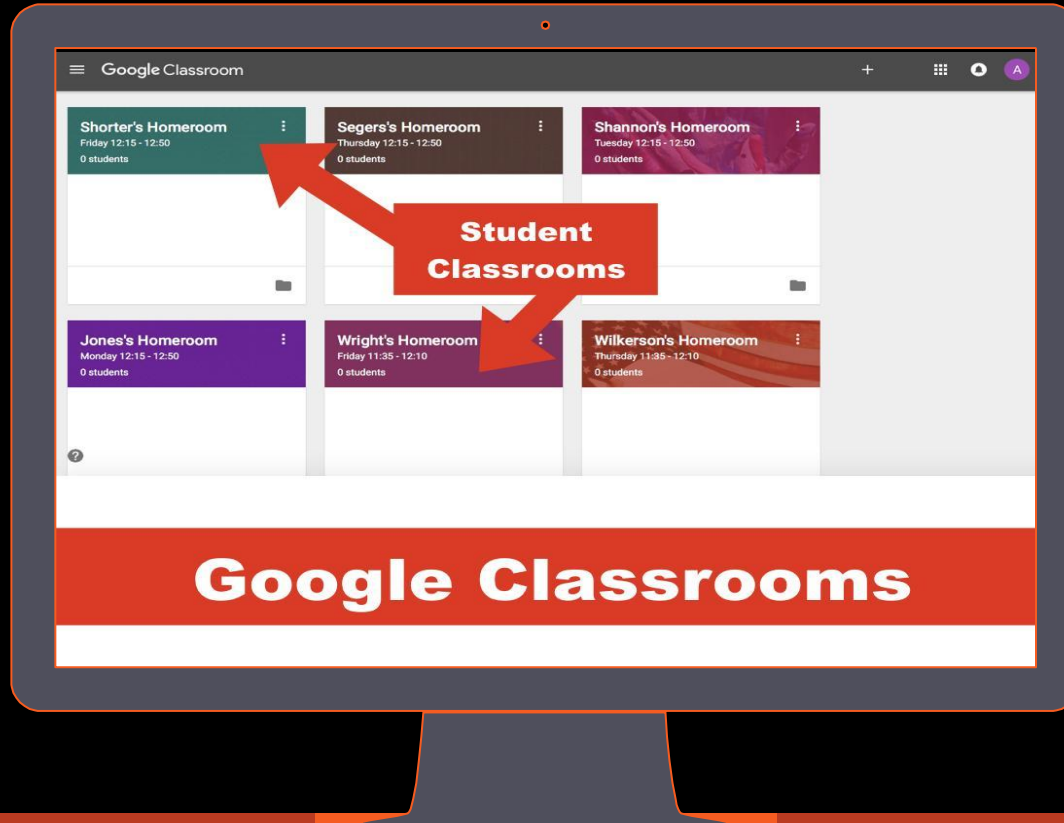

ACCESSING GOOGLE ACCOUNTS

GOOGLE CLASSROOM

Google Classroom is an online learning platform or virtual classroom. Students can do multimedia assignments, take tests, collaborate with others, and submit work to teachers on any device and any place with internet access.

ACCESSING GOOGLE CLASSROOM

ACCESSING GOOGLE CLASSROOM

ACCESSING GOOGLE CLASSROOM